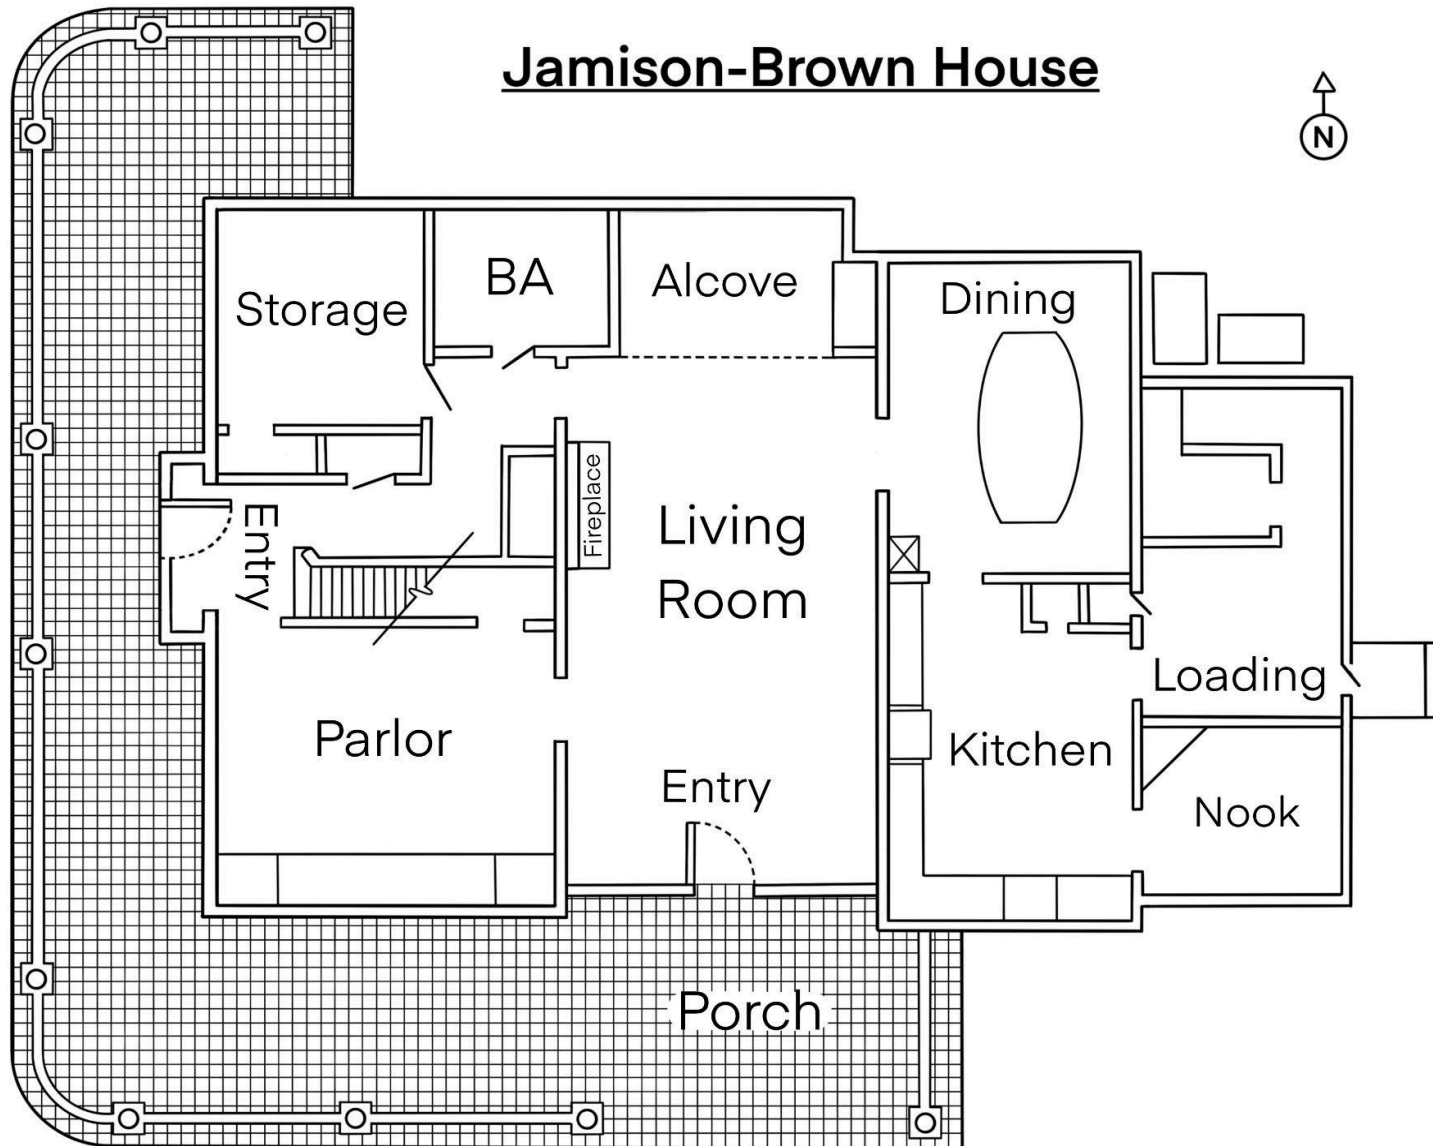

Cowell

Seated: 80, Mingling: 125

--- = 5ft Rule
+ = First Aid Kit

*The dimensions below are rounded estimates and may vary.

You may take your own measurements for more precise numbers.

Triton Museum of Art

Gallery Dimensions and Max Capacities

Warburton

Seated: 120-135, mingling: 250

Permanent

Seated: 90, mingling: 200

Rotunda

Seated: 120, Mingling: 200

Cowell

Seated: 80, Mingling: 125

--- = 5ft Rule
+ = First Aid Kit

*The dimensions below are rounded estimates and may vary.

You may take your own measurements for more precise numbers.

Jamison-Brown House

Jamison-Brown House

not to scale

NORTH

**Triton Museum
Grounds**

**Triton Museum
Grounds**