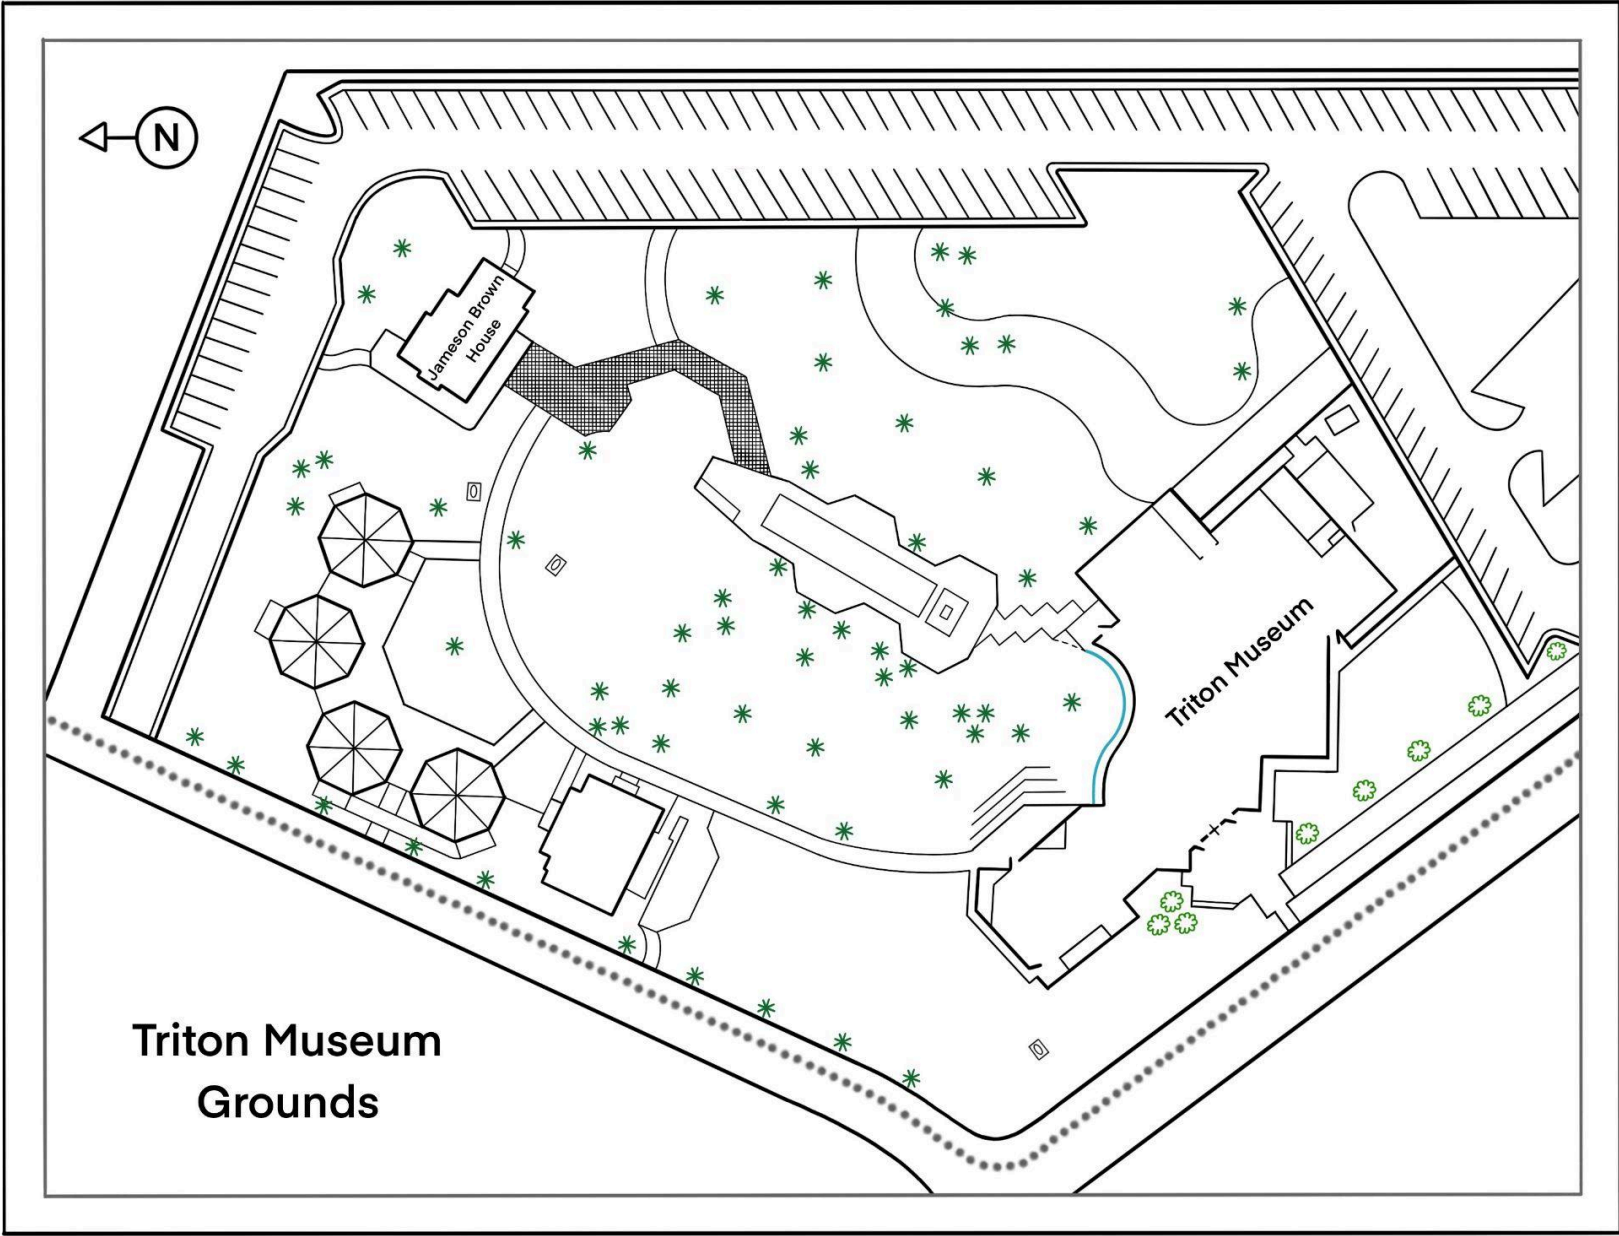

Gallery Dimensions and Max Capacities

Warburton

Seated: 120-135, mingling: 250

Permanent

Seated: 90, mingling: 200

Rotunda

Seated: 120, Mingling: 200

Cowell

Seated: 80, Mingling: 125

--- = 5ft Rule
+ = First Aid Kit

*The dimensions below are rounded estimates and may vary.

You may take your own measurements for more precise numbers.

Jamison-Brown House

Jamison-Brown House

not to scale

NORTH

**Triton Museum
Grounds**

**Triton Museum
Grounds**