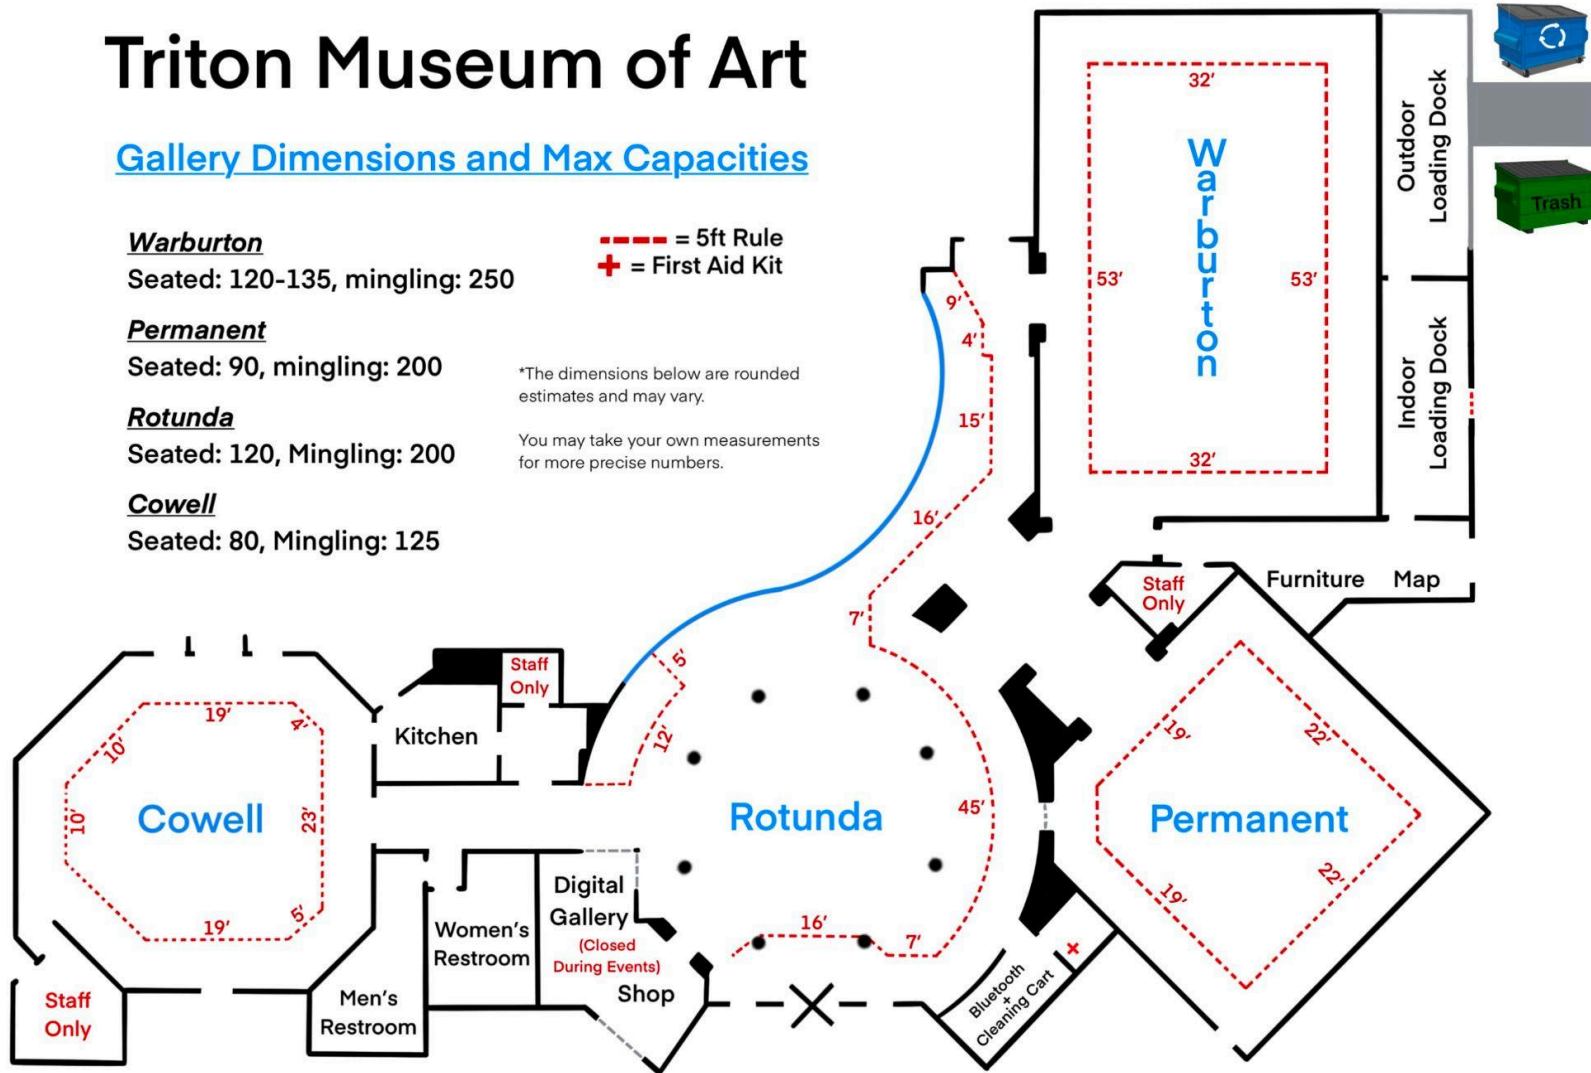

Cowell

Seated: 80, Mingling: 125

--- = 5ft Rule
+ = First Aid Kit

*The dimensions below are rounded estimates and may vary.

You may take your own measurements for more precise numbers.

Triton Museum of Art

Gallery Dimensions and Max Capacities

Warburton

Seated: 120-135, mingling: 250

Permanent

Seated: 90, mingling: 200

Rotunda

Seated: 120, Mingling: 200

Cowell

Seated: 80, Mingling: 125

--- = 5ft Rule
+ = First Aid Kit

*The dimensions below are rounded estimates and may vary.

You may take your own measurements for more precise numbers.

Jamison-Brown House

Jamison-Brown House

not to scale

NORTH

**Triton Museum
Grounds**

**Triton Museum
Grounds**