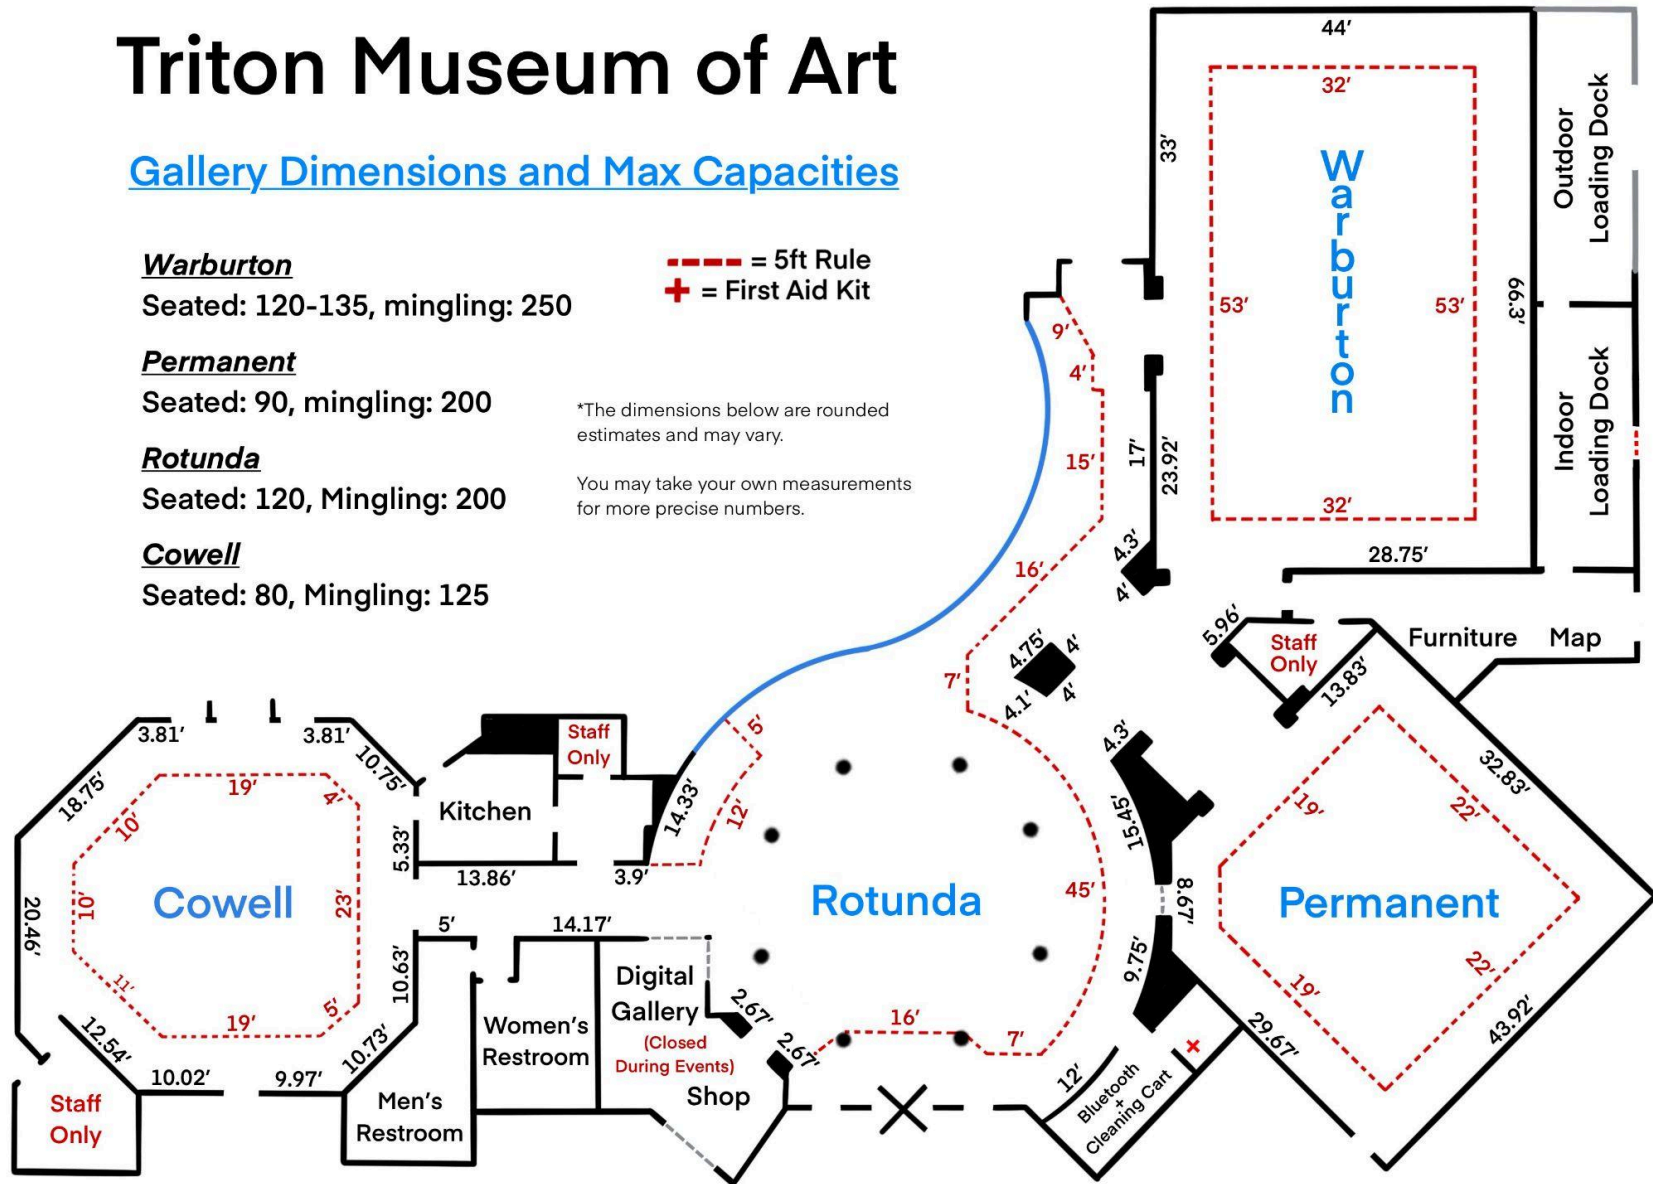

Triton Museum of Art

Gallery Dimensions and Max Capacities

Warburton

Seated: 120-135, mingling: 250

Permanent

Seated: 90, mingling: 200

Rotunda

Seated: 120, Mingling: 200

Cowell

Seated: 80, Mingling: 125

--- = 5ft Rule
+ = First Aid Kit

*The dimensions below are rounded estimates and may vary.

You may take your own measurements for more precise numbers.

Triton Museum of Art

Gallery Dimensions and Max Capacities

Warburton

Seated: 120-135, mingling: 250

Permanent

Seated: 90, mingling: 200

Rotunda

Seated: 120, Mingling: 200

Cowell

not to scale

NORTH

**Triton Museum
Grounds**

**Triton Museum
Grounds**