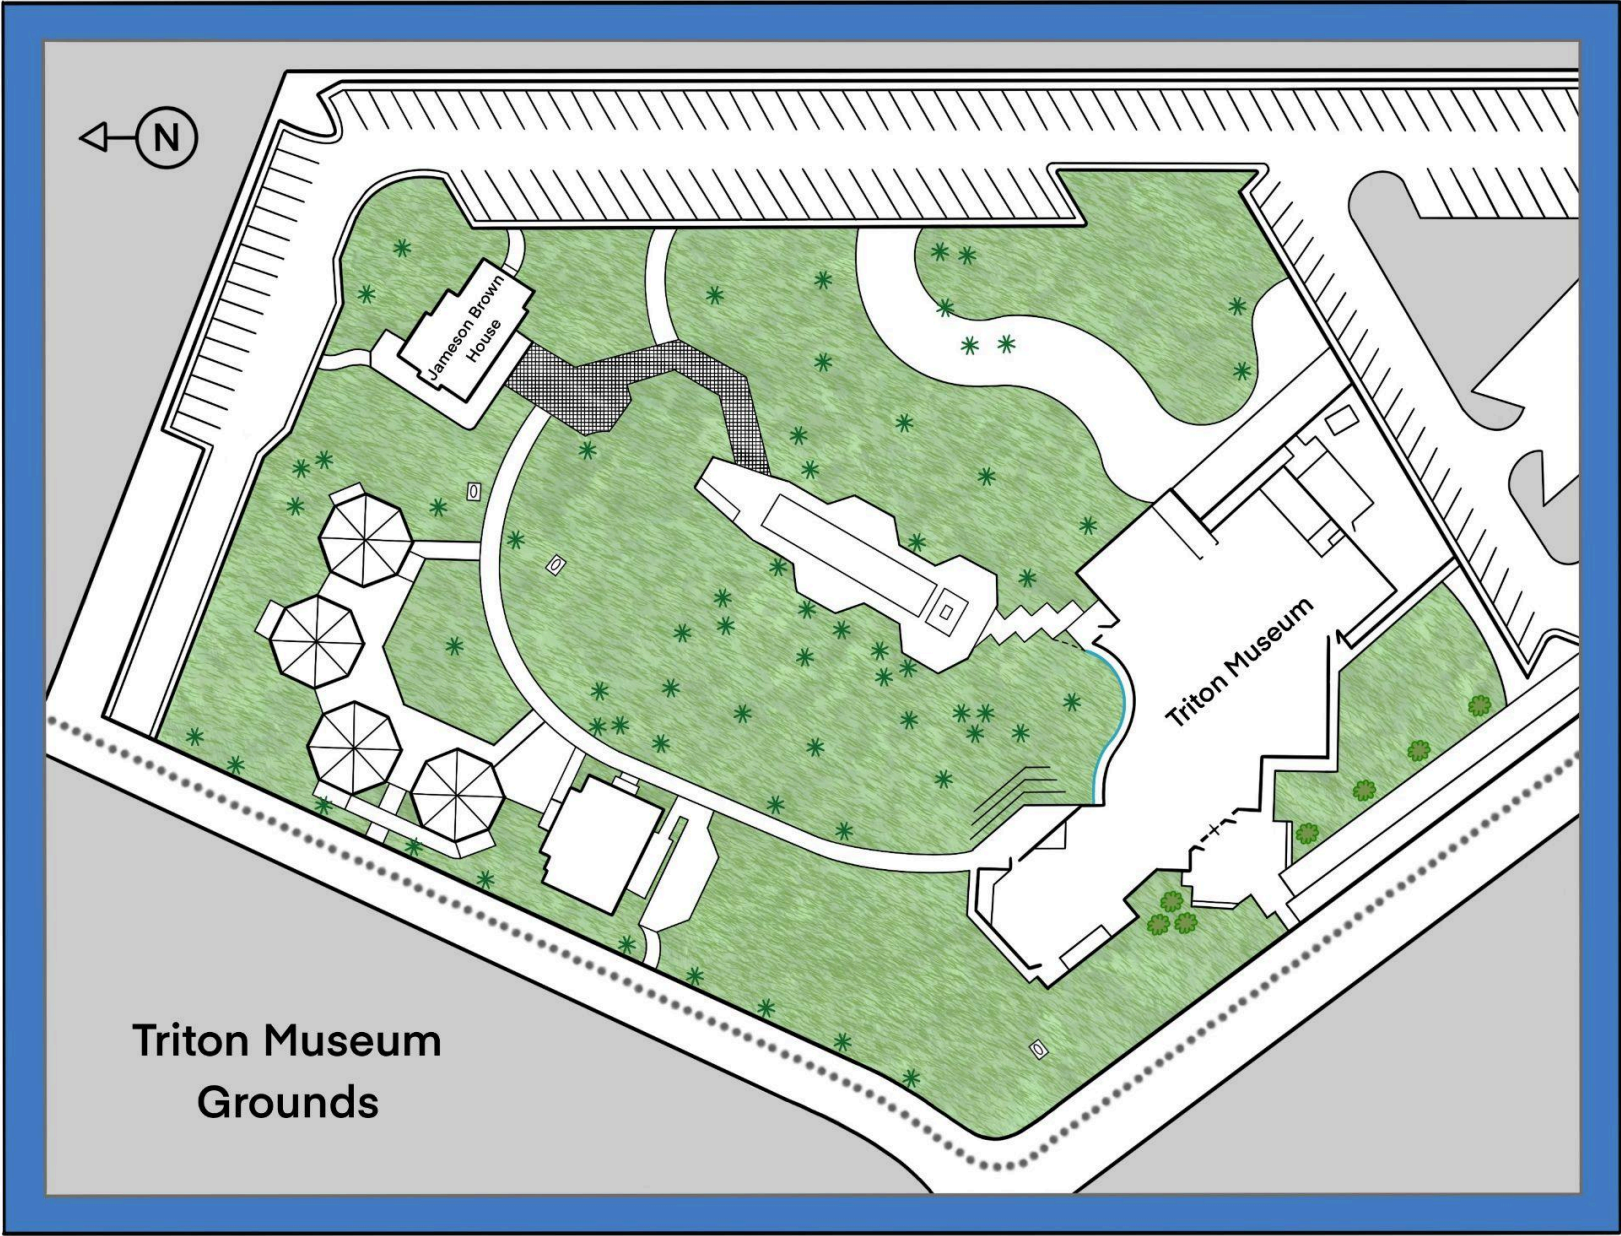

Gallery Dimensions and Max Capacities

Warburton

Seated: 120-135, mingling: 250

Permanent

Seated: 90, mingling: 200

Rotunda

Seated: 120, Mingling: 200

Cowell

Seated: 80, Mingling: 125

--- = 5ft Rule
+ = First Aid Kit

*The dimensions below are rounded estimates and may vary.

You may take your own measurements for more precise numbers.

Jamison-Brown House

Jamison-Brown House

not to scale

NORTH

**Triton Museum
Grounds**

**Triton Museum
Grounds**