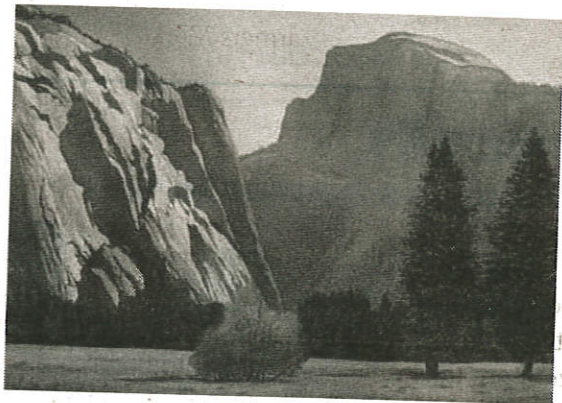

Fall 2013

Triton Museum of Art School fall programs begin

The fall session of the Triton Museum of Art School begins Sept. 14 and offers a variety of classes for adults and children in grades K-5.

ArtStudio, the adult program, will offer landscape painting, head drawing, portrait painting in oil, life drawing, and pastel classes among others. New to the

"Half Dome Majesty" by Steve Curl

schedule is "Beginning to Intermediate Watercolor with Steve Curl" on Wednesdays from 1:30 to 4 p.m. Curl has 20 years of teaching experience in watercolor and cartooning and is a visiting instructor at the Yosemite Art & Education Center. A large body of his own works was inspired by his many hikes and travels to Yosemite.